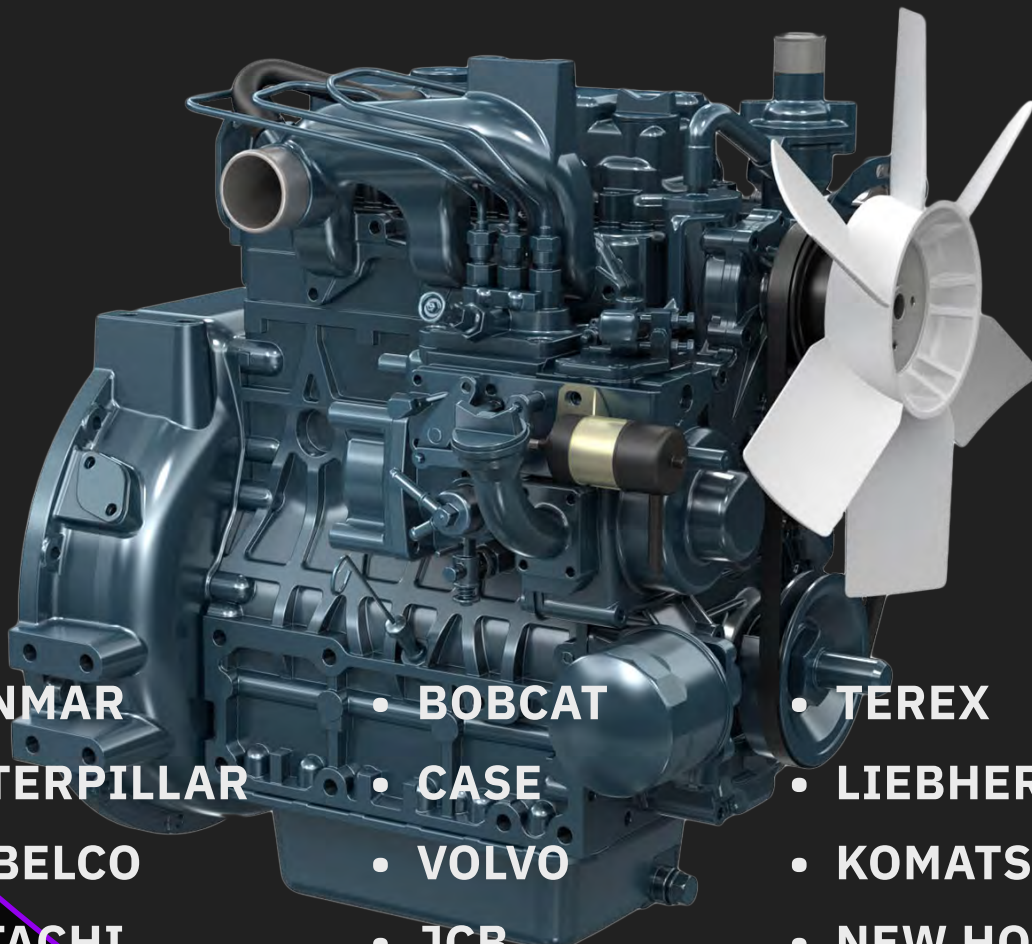

ENGINES

NEW • USED • REMANUFACTURED

RELIABLE ENGINE SUPPLIER

ENGINESWAREHOUSE.COM

A close-up, low-angle shot of a diesel engine, likely from a tractor, with a dark, moody color palette. The engine components are metallic and show signs of use. In the bottom left corner, there is a small, semi-transparent icon of a tractor.

ENGINESWAREHOUSE.COM

NEW • USED • REMANUFACTURED

- YANMAR
- BOBCAT
- TEREX
- CATERPILLAR
- CASE
- LIEBHERR
- KOBELCO
- VOLVO
- KOMATSU
- HITACHI
- JCB
- NEW HOLLAND

Heavy duty & high performance engines to fit any construction machines

**EXCAVATORS
BULLDOZERS
CRANES, DUMPERS**

- DEUTZ
- VALTRA
- JCB
- MASSEY FERGUSON
- JOHN DEERE
- KUBOTA
- MANITOU
- CASE / NEW - HOLLAND

We supply Engines for most common agricultural machines Brands

**TRACTORS
TELEHANDLERS
COMBINES**

ENGINE COMPONENTS

POWER GENSET MINING FORESTRY TRUCKS, SHIPS

- MAN
- IVECO
- CATERPILLAR
- YANMAR
- KUBOTA
- PERKINS
- CUMMINS
- ISUZU
- MITSUBISHI

Powerful diesel engines to be exclusively used for large-size industrial equipment, generator units