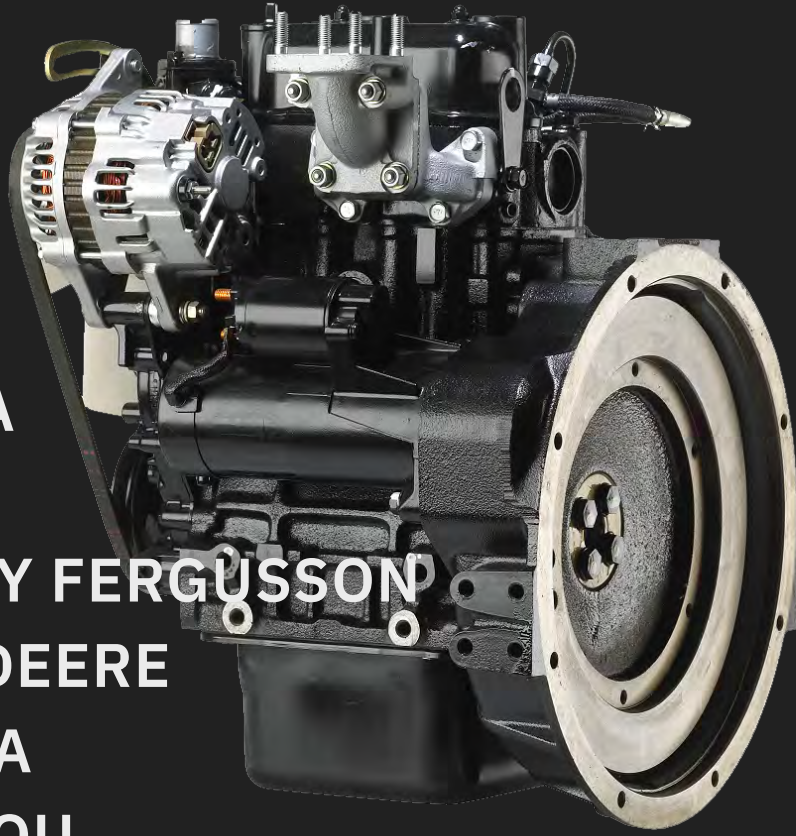

ENGINES

NEW • USED • REMANUFACTURED

RELIABLE ENGINE SUPPLIER

ENGINESWAREHOUSE.COM

A close-up, low-angle shot of a diesel engine, likely from a tractor, with a dark, moody color palette. The engine components are metallic and show signs of use. In the bottom left corner, there is a small, semi-transparent icon of a tractor.

ENGINESWAREHOUSE.COM

NEW • USED • REMANUFACTURED

- YANMAR
- BOBCAT
- TEREX
- CATERPILLAR
- CASE
- LIEBHERR
- KOBELCO
- VOLVO
- KOMATSU
- HITACHI
- JCB
- NEW HOLLAND

Heavy duty & high performance engines to fit any construction machines

**EXCAVATORS
BULLDOZERS
CRANES, DUMPERS**

- DEUTZ
- VALTRA
- JCB
- MASSEY FERGUSON
- JOHN DEERE
- KUBOTA
- MANITOU
- CASE / NEW - HOLLAND

We supply Engines for most common agricultural machines Brands

**TRACTORS
TELEHANDLERS
COMBINES**

ENGINE COMPONENTS

POWER GENSET MINING FORESTRY TRUCKS, SHIPS

- MAN
- IVECO
- CATERPILLAR
- YANMAR
- KUBOTA
- PERKINS
- CUMMINS
- ISUZU
- MITSUBISHI

Powerful diesel engines to be exclusively used for large-size industrial equipment, generator units