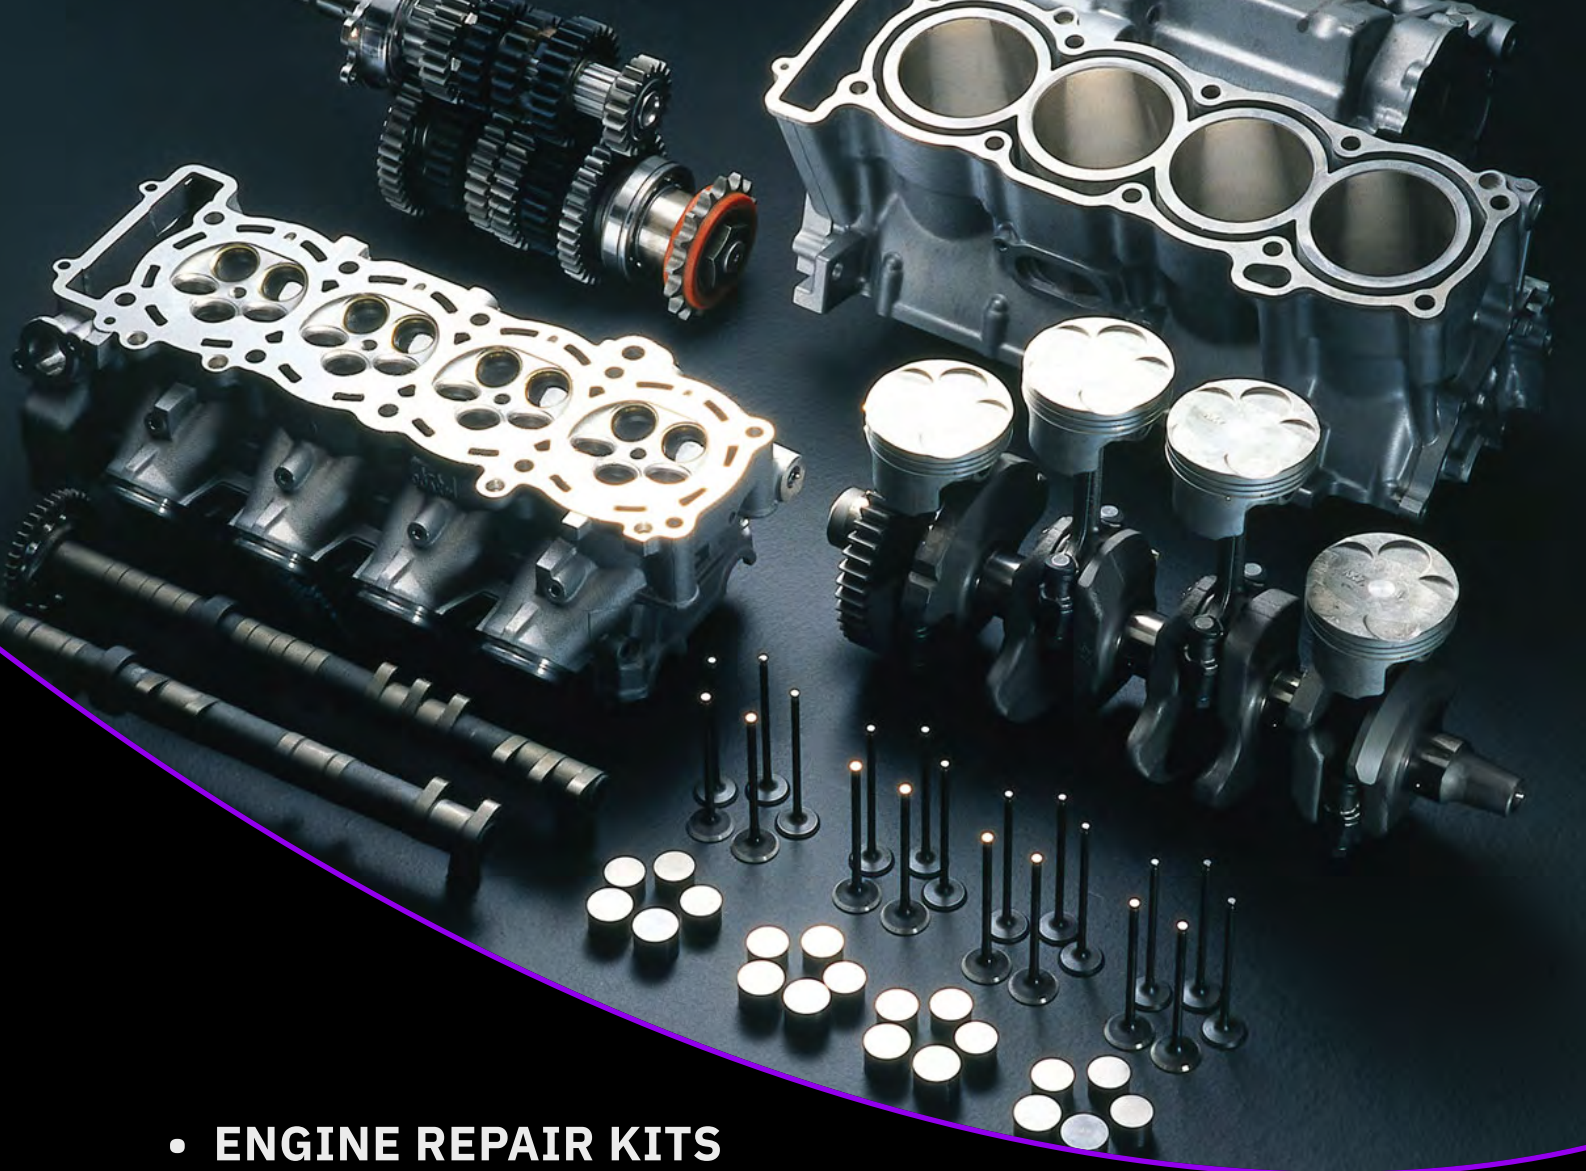

ENGINES

NEW • USED • REMANUFACTURED

RELIABLE ENGINE SUPPLIER

ENGINESWAREHOUSE.COM

A close-up, low-angle shot of a diesel engine, likely from a tractor, with a dark, moody color palette. The engine components are metallic and show signs of use. In the bottom left corner, there is a small, semi-transparent icon of a tractor.

**EXCAVATORS
BULLDOZERS
CRANES, DUMPERS**

- DEUTZ
- VALTRA
- JCB
- MASSEY FERGUSON
- JOHN DEERE
- KUBOTA
- MANITOU
- CASE / NEW - HOLLAND

We supply Engines for most common agricultural machines Brands

**TRACTORS
TELEHANDLERS
COMBINES**

- **ENGINE REPAIR KITS**
- **ENGINE BLOCKS**
- **CYLINDER HEADS**
- **CRANKSHAFTS**
- **PISTONS**
- **WATER PUMPS**
- **GASKETS**
- **TURBOCHARGERS**
- **FUEL INJECTION PUMPS**

Supplying Engines parts
and providing professional
repair at the workshop

WWW.ENGINESWAREHOUSE.COM

☎ +370 666 11744

✉ info@engineswarehouse.com

PARTS SUPPLY - REPAIR - 20 YEARS OF EXPERIENCE

A close-up, low-angle shot of a diesel engine, showing various components like the cylinder head, valves, and fuel injectors. The lighting is dramatic, highlighting the metallic textures and the complex geometry of the engine parts. In the bottom left corner, there is a small, semi-transparent icon of a tractor.